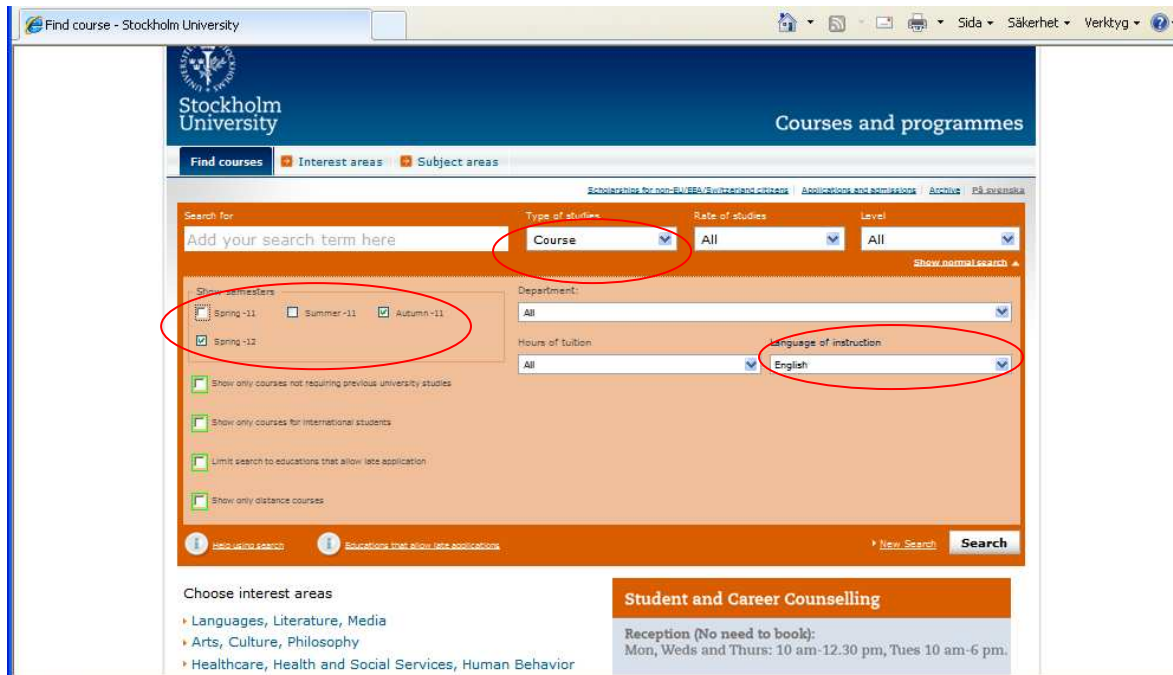

- **How to find courses taught in English at Stockholm University**

Link to course catalog: <http://sisu.it.su.se/search/en>

- **Where to find information about which period the course is given:**

30 credits ('hp') = full time studies